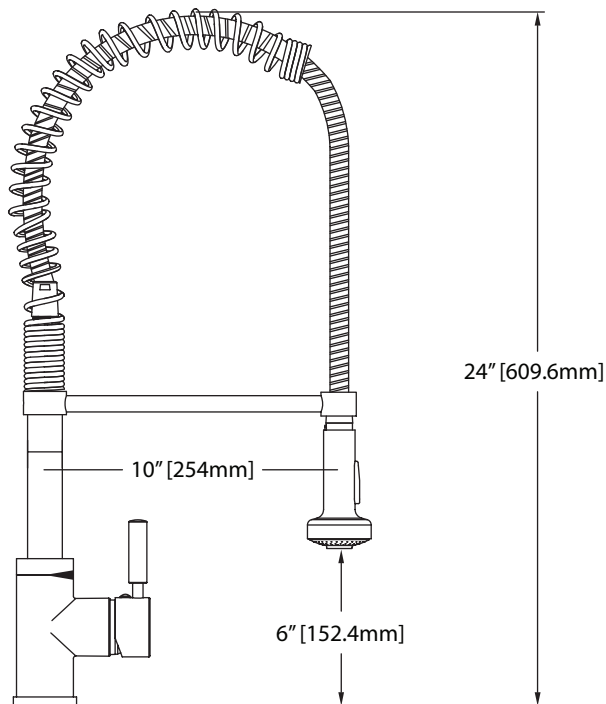

## Features and Product Information

- Modern pull-down design
- Metal sprayhead with two water flow options diverts from spray to stream
- Single-lever handle for temperature and water pressure control
- Stainless steel finish
- Extra long double-braided stainless steel hose
- Ceramic disc cartridge for trouble-free service
- Solid brass construction

## Technical Diagram